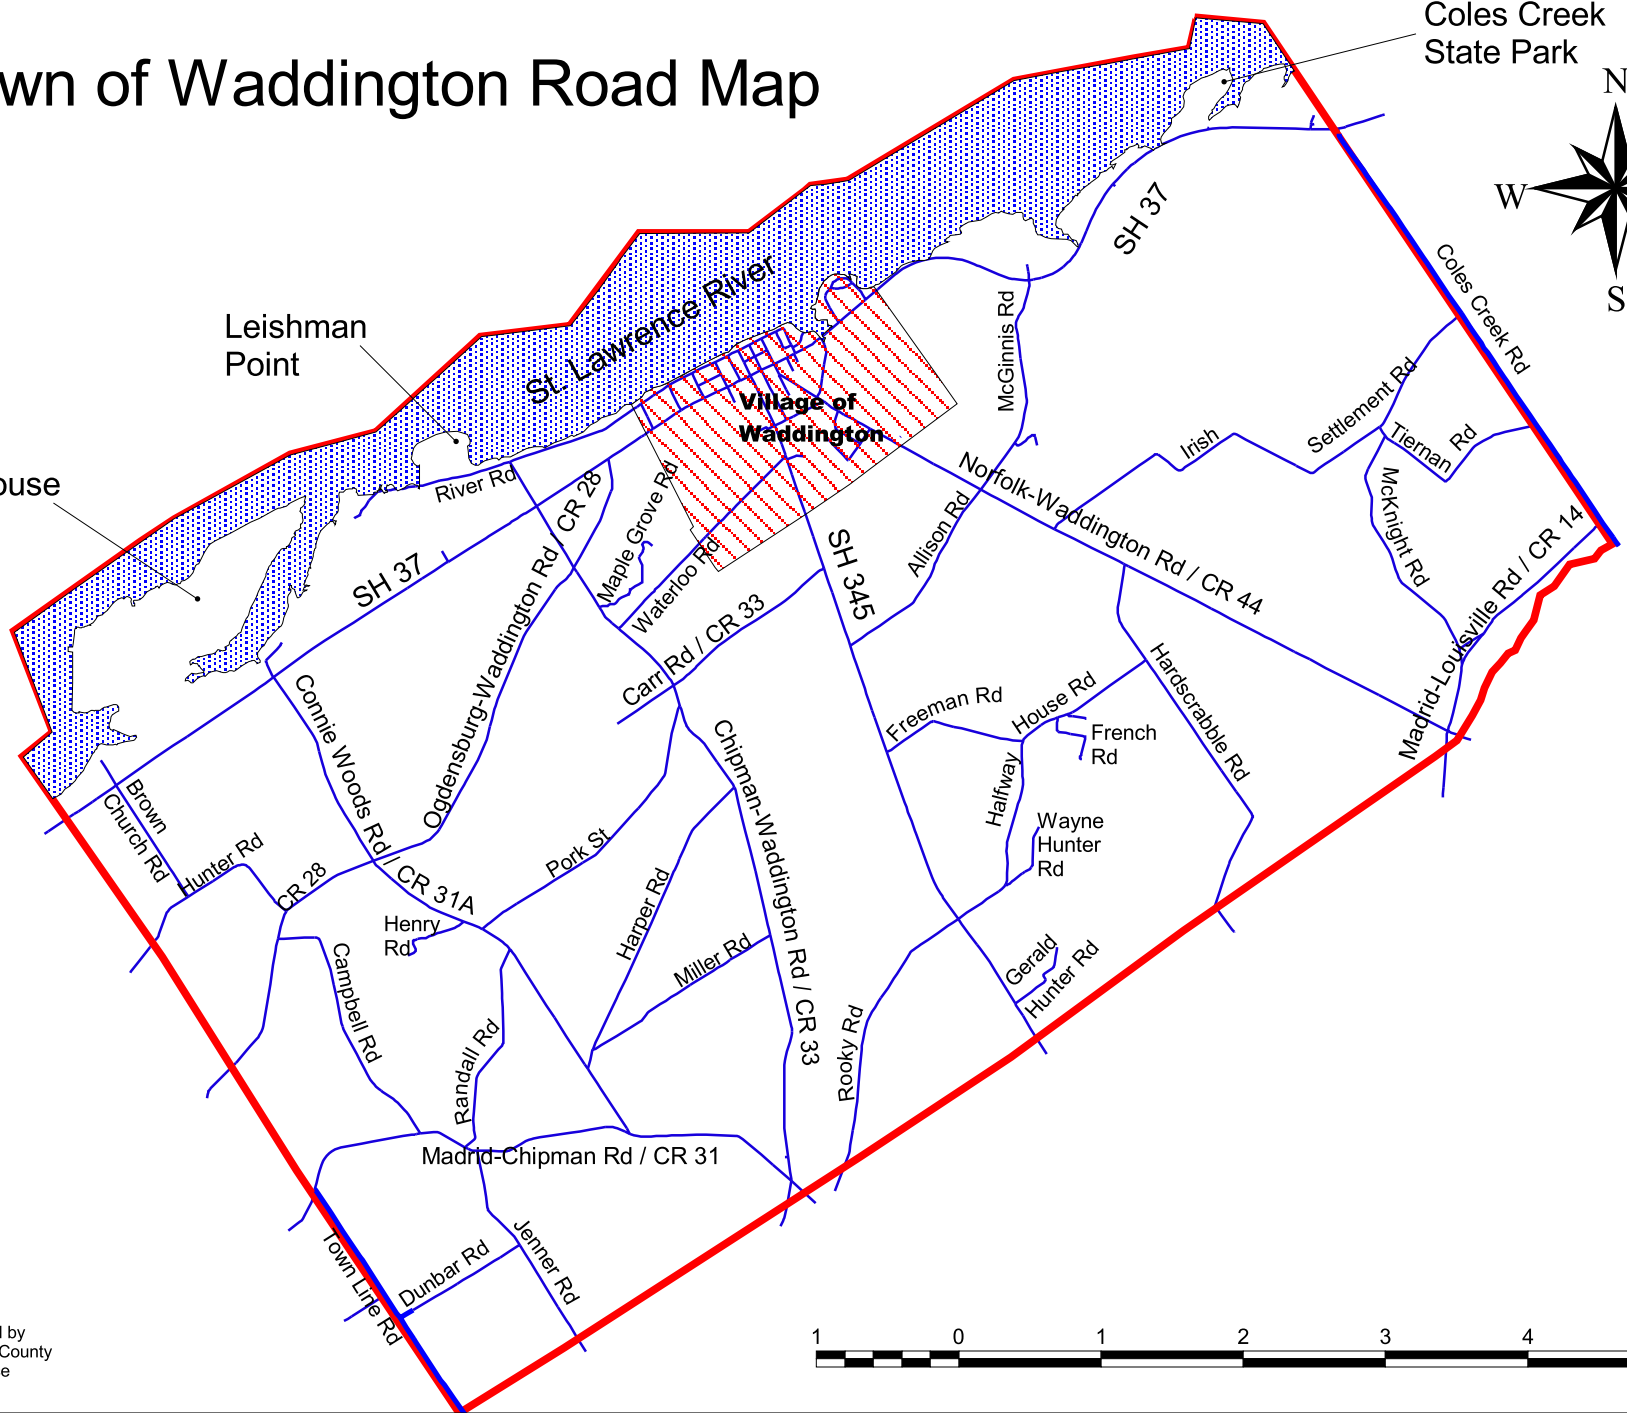

Town of Waddington Road Map

Coles Creek State Park

Leishman Point

Whitehouse Point

St. Lawrence River

Village of Waddington

Map produced by
St. Lawrence County
Planning Office
October 2006